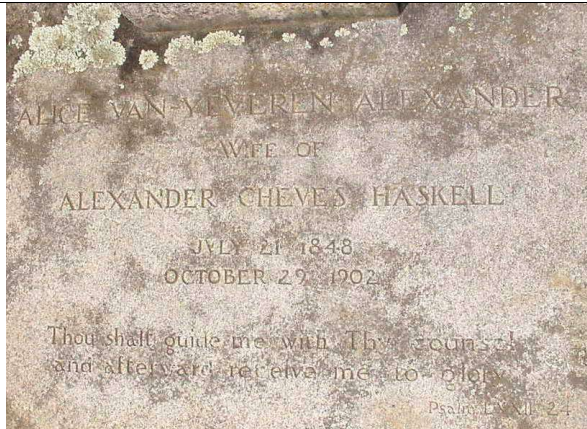

Elmwood Cemetery, Columbia, South Carolina, Alexander Cheves Haskell plot

**Alexander Cheves Haskell**

*Approximate Location of Lot 12,  
Square 43, Elmwood Cemetery (red circle)*

Base of Large Cross on the Left (above)  
**Inscription** (picture to the left):  
Alexander Cheves Haskell  
September 22, 1839  
April 13, 1910  
Captain and Adjutant Gregg's Brigade CSA  
Colonel Seventh South Carolina Cavalry CSA  
Justice South Carolina Supreme Court  
"He asked life of Thee; and Thou gavest him  
a long life, even forever and ever."  
Psalms 21:4

Base of Large Cross on the Right (above)

**Inscription** (picture to the right):  
Alice Van Yeveren Alexander  
Wife of  
Alexander Cheves Haskell  
July 21 1848  
October 29 1902  
"Thou shalt guide me with Thy counsel  
and afterward receive me to glory."  
Psalms 73:24

Elmwood Cemetery, Columbia, South Carolina, Alexander Cheves Haskell plot

Between Alexander and Alice is the grave of Reginald “Aldworth” Daly, grandchild of Alexander Cheves Haskell. Alexander Cheves Haskell: Portrait of a Man, p. 219, “An hour or two after Aldworth’s death, Father came to me and said, ‘Daughter, I want Aldworth to lie at Elmwood between your Mother and me.’” Aldworth died April 15, 1909 (born February 28, 1907).