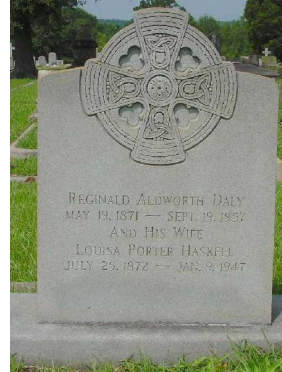

Elmwood Cemetery, Columbia, South Carolina, Alexander Cheves Haskell plot

**Alexander Cheves Haskell**

*Approximate Location of Lot 12,  
Square 43, Elmwood Cemetery (red circle)*

Base of Large Cross on the Left (above)  
**Inscription** (picture to the left):  
Alexander Cheves Haskell  
September 22, 1839  
April 13, 1910  
Captain and Adjutant Gregg's Brigade CSA  
Colonel Seventh South Carolina Cavalry CSA  
Justice South Carolina Supreme Court  
"He asked life of Thee; and Thou gavest him  
a long life, even forever and ever."  
Psalms 21:4

Base of Large Cross on the Right (above)

**Inscription** (picture to the right):  
Alice Van Yeveren Alexander  
Wife of  
Alexander Cheves Haskell  
July 21 1848  
October 29 1902  
"Thou shalt guide me with Thy counsel  
and afterward receive me to glory."  
Psalms 73:24

Elmwood Cemetery, Columbia, South Carolina, Alexander Cheves Haskell plot

Between Alexander and Alice is the grave of Reginald “Aldworth” Daly, grandchild of Alexander Cheves Haskell. Alexander Cheves Haskell: Portrait of a Man, p. 219, “An hour or two after Aldworth’s death, Father came to me and said, ‘Daughter, I want Aldworth to lie at Elmwood between your Mother and me.’” Aldworth died April 15, 1909 (born February 28, 1907).

*To the right (cremation memorial)*

Reginald Aldworth Daly (son-in-law to Alexander Cheves Haskell) May 15, 1871 to September 19, 1957 and his wife Louisa Porter Haskell (writer of Alexander Cheves Haskell: Portrait of a Man) July 25, 1872 to January 9, 1947