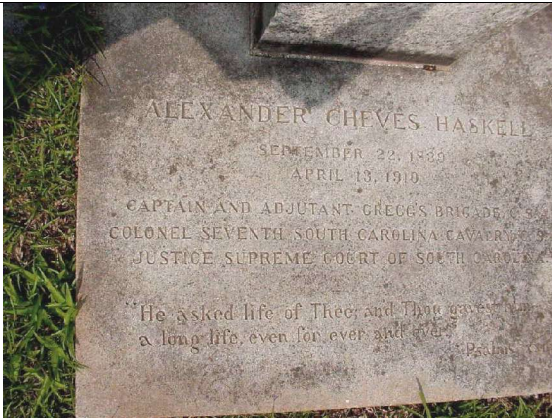

Elmwood Cemetery, Columbia, South Carolina, Alexander Cheves Haskell plot

**Alexander Cheves Haskell**

*Approximate Location of Lot 12,  
Square 43, Elmwood Cemetery (red circle)*

Base of Large Cross on the Left (above)  
**Inscription** (picture to the left):  
Alexander Cheves Haskell  
September 22, 1839  
April 13, 1910  
Captain and Adjutant Gregg's Brigade CSA  
Colonel Seventh South Carolina Cavalry CSA  
Justice South Carolina Supreme Court  
"He asked life of Thee; and Thou gavest him  
a long life, even forever and ever."  
Psalms 21:4

Base of Large Cross on the Right (above)

**Inscription** (picture to the right):  
Alice Van Yeveren Alexander  
Wife of  
Alexander Cheves Haskell  
July 21 1848  
October 29 1902  
"Thou shalt guide me with Thy counsel  
and afterward receive me to glory."  
Psalms 73:24

Elmwood Cemetery, Columbia, South Carolina, Alexander Cheves Haskell plot

Between Alexander and Alice is the grave of Reginald “Aldworth” Daly, grandchild of Alexander Cheves Haskell. Alexander Cheves Haskell: Portrait of a Man, p. 219, “An hour or two after Aldworth’s death, Father came to me and said, ‘Daughter, I want Aldworth to lie at Elmwood between your Mother and me.’” Aldworth died April 15, 1909 (born February 28, 1907).